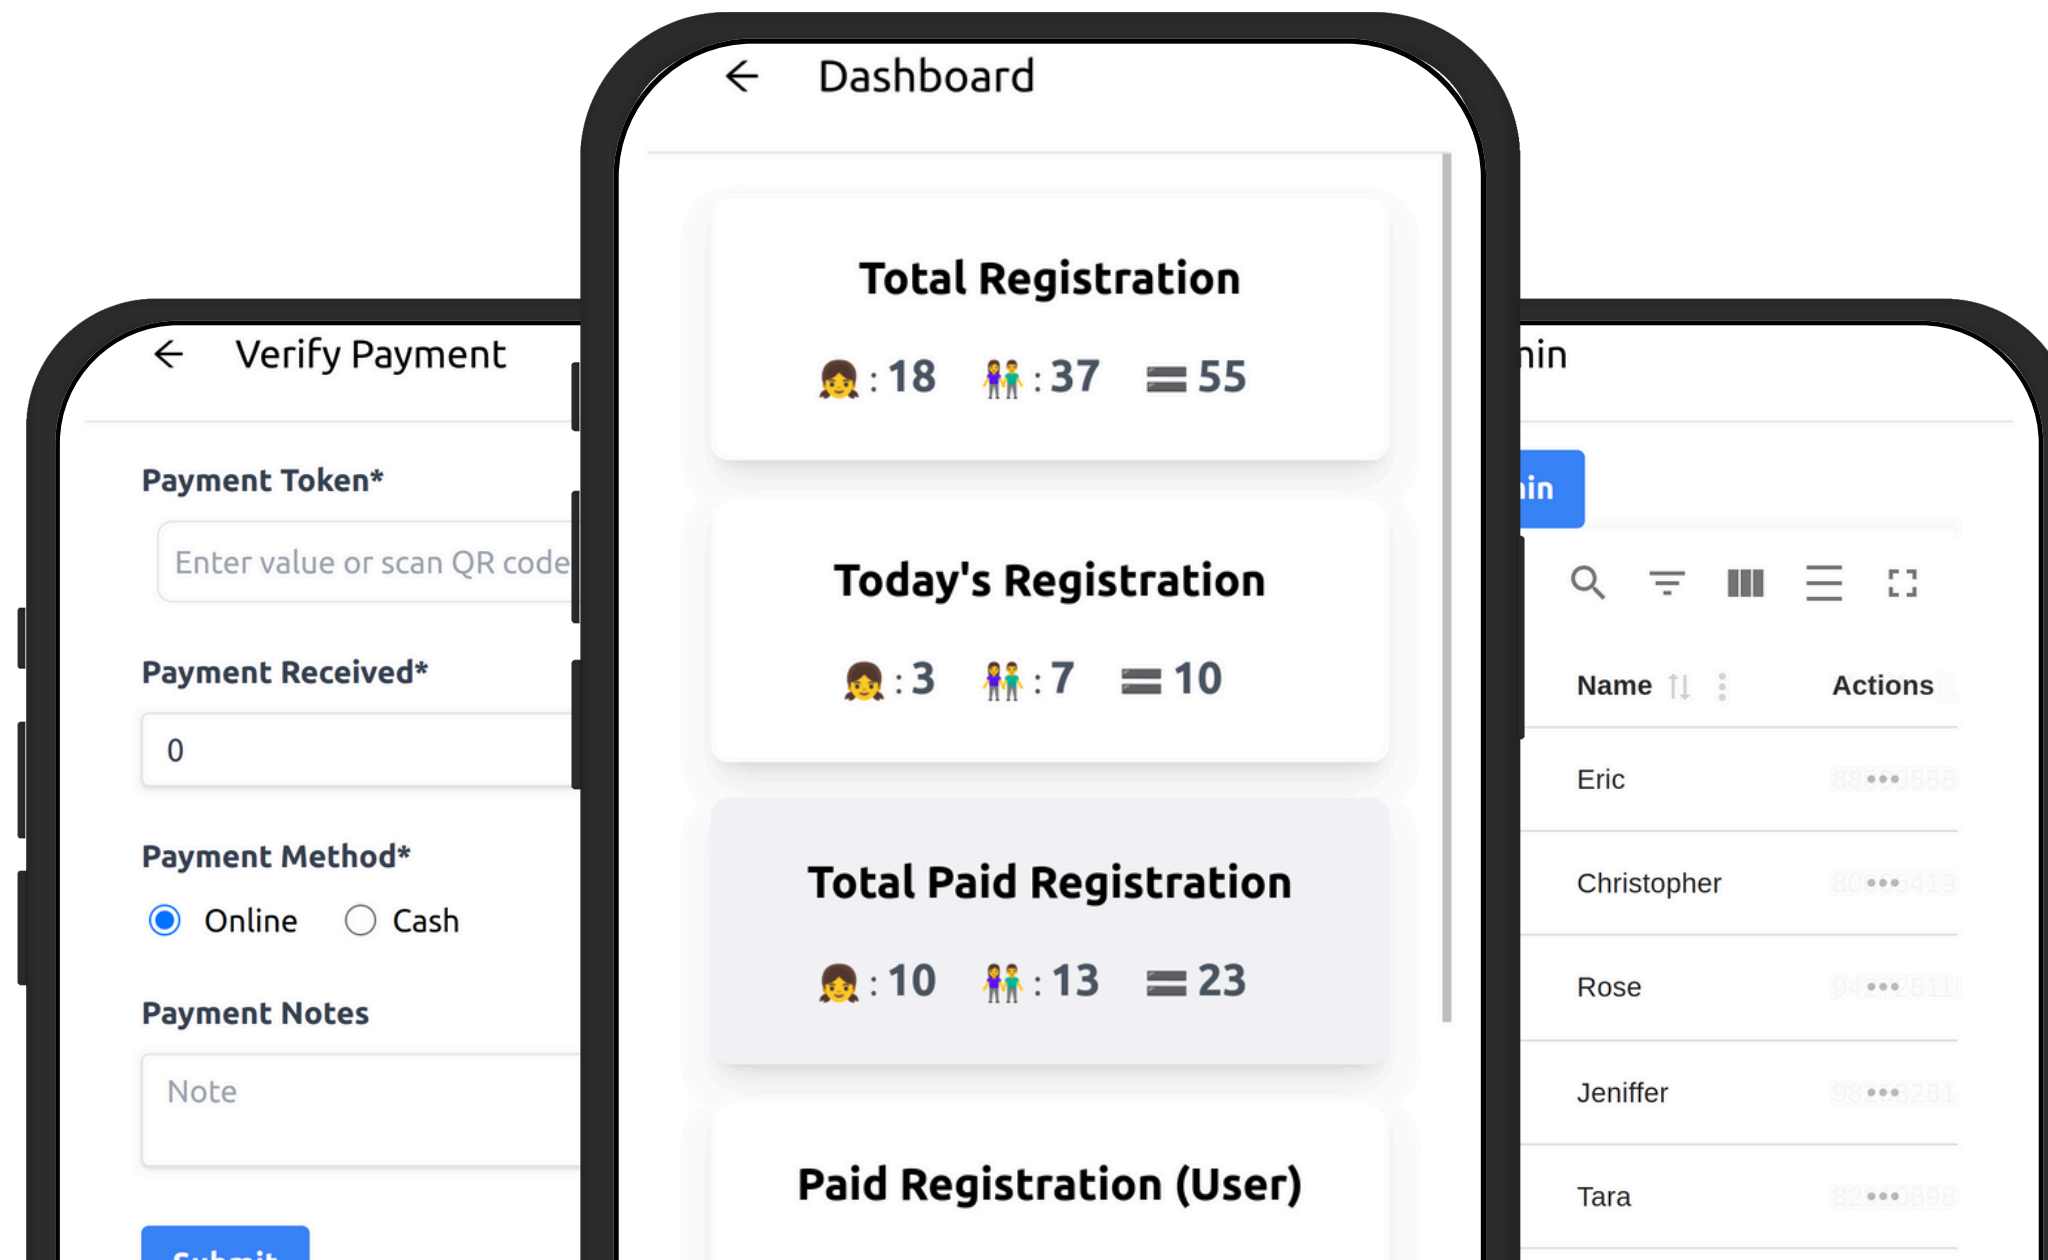

# *Rbian's* Event Booking Management

**WELCOME**

**Registration**

Choose Your Pass\*

Solo Female (Early Bird @750)

Couple (Early Bird @1500)

Female Name\*

Male Name\*

Whatsapp Number\*

Email

Reference\*

Female Photo/Selfie

Choose file No file chosen

Female Valid ID Card

Choose file No file chosen

# Admin Dashboard

We provide comprehensive statistics directly on the dashboard, including data categorized by pass type and overall totals. Additionally, the dashboard displays the total activities performed by each individual user.