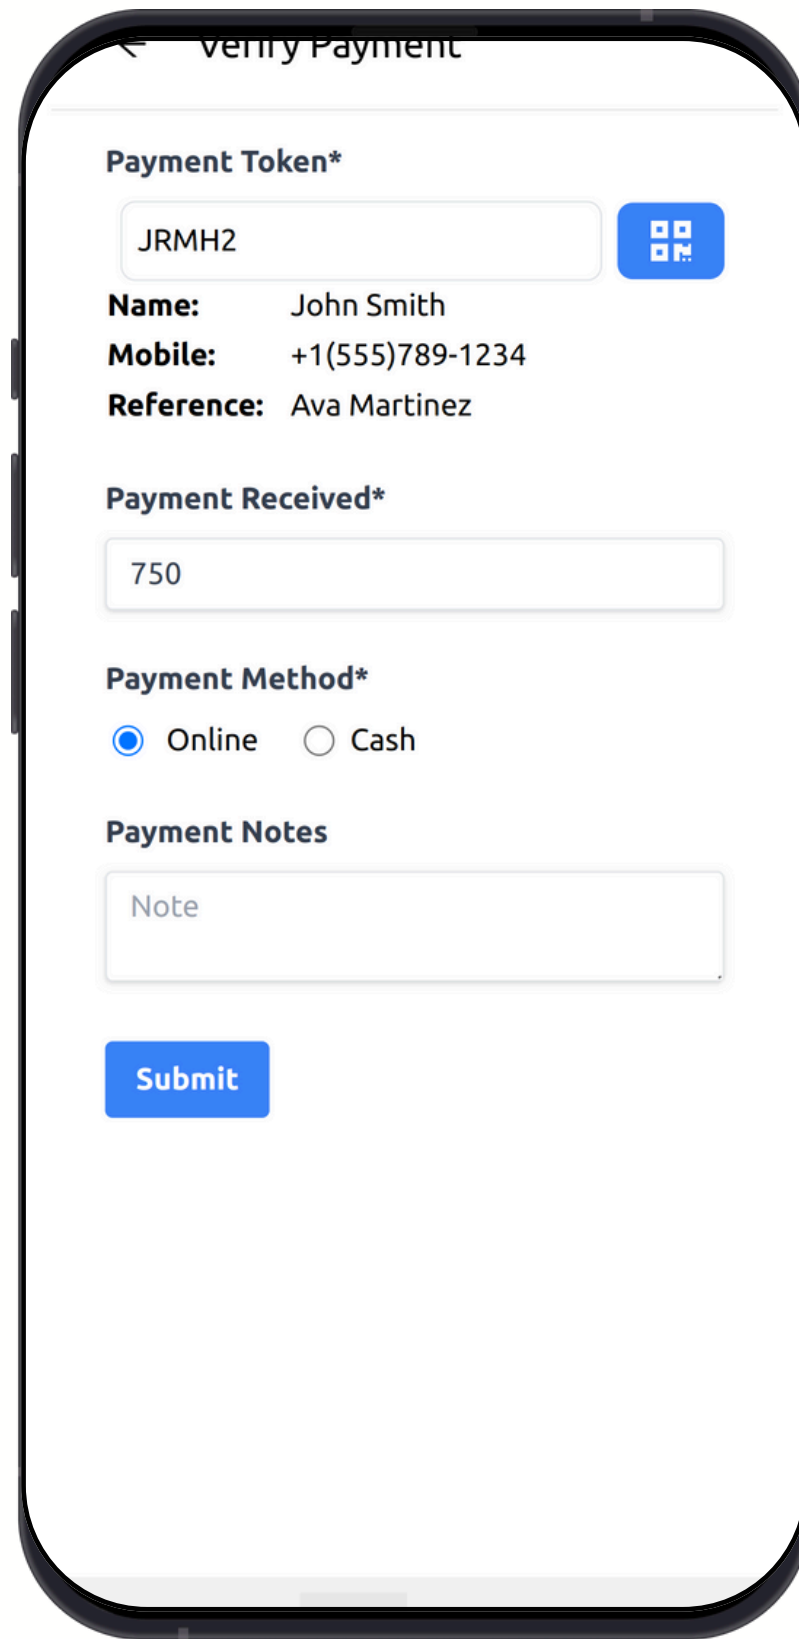

### Registration

Choose Your Pass\*

Solo Female (Early Bird @750)

Couple (Early Bird @1500)

Female Name\*

Male Name\*

Whatsapp Number\*

Email

Reference\*

Female Photo/Selfie

Choose file No file chosen

Female Valid ID Card

Choose file No file chosen

Simple Registration Form

Free UPI QR or Payment Gateway

User List