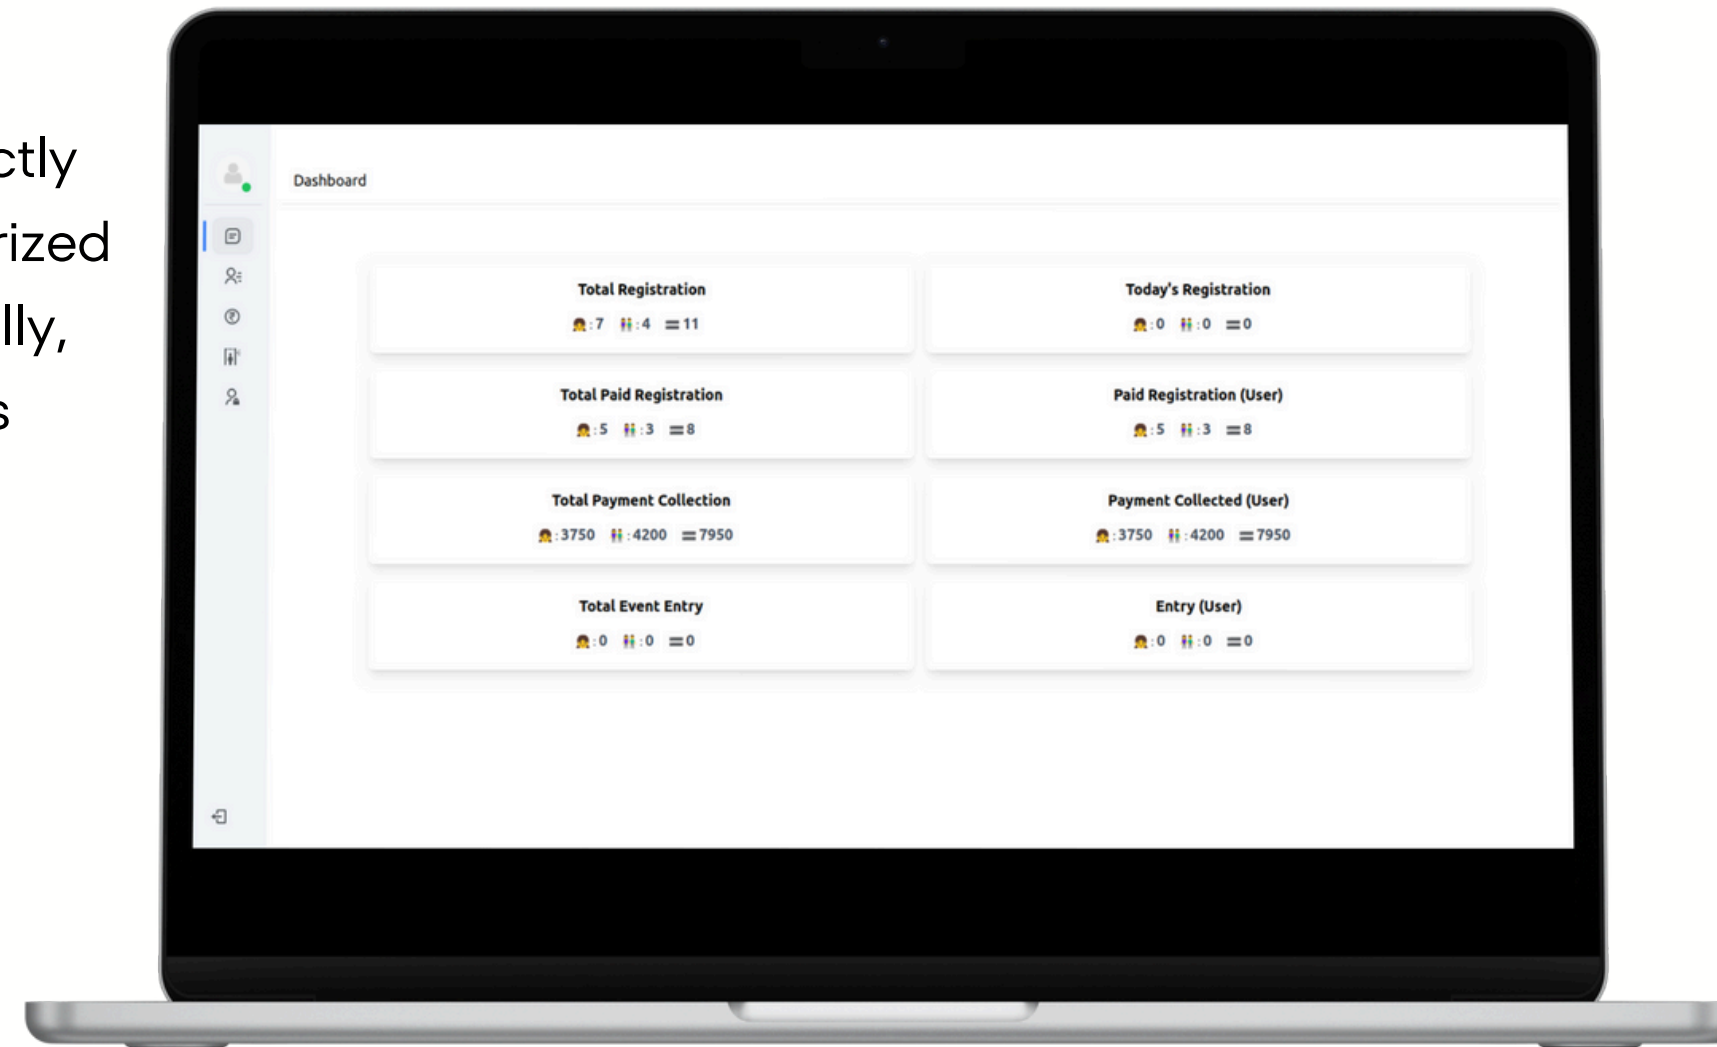

FULLY FEATURED

Admin Dashboard

We provide comprehensive statistics directly on the dashboard, including data categorized by pass type and overall totals. Additionally, the dashboard displays the total activities performed by each individual user.

Couples

Solo

Edit Profile

You can edit your info

Dark Mode

Light / Dark

Multi Language

Support for any language

Tabs

Dashboard
Client List
Verify Payments
Event Entry
Profile