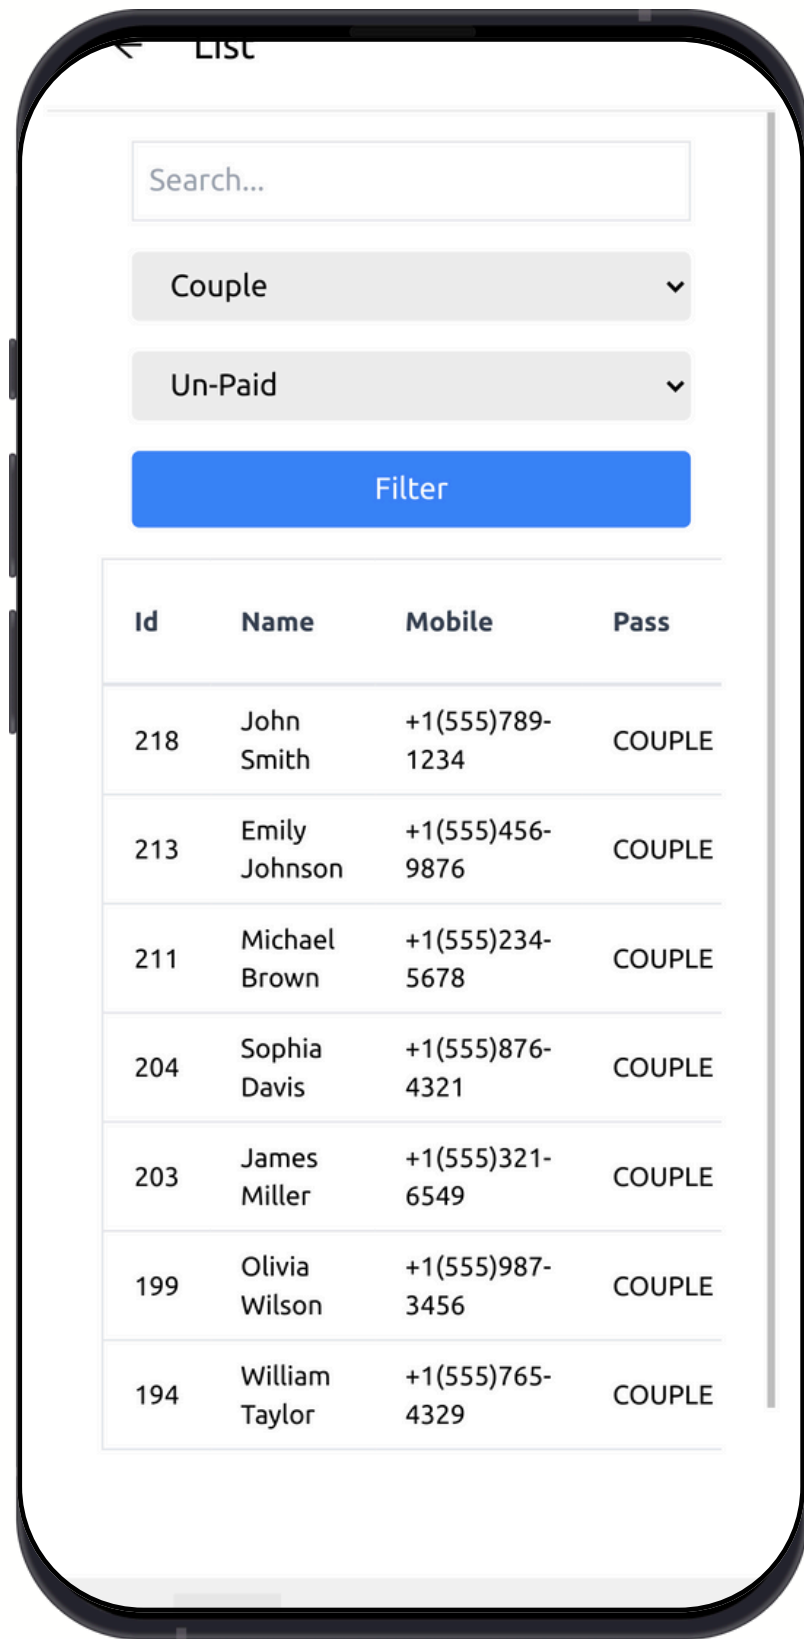

### Registration

Choose Your Pass\*

Solo Female (Early Bird @750)

Couple (Early Bird @1500)

Female Name\*

Male Name\*

Whatsapp Number\*

Email

Reference\*

Female Photo/Selfie

Choose file No file chosen

Female Valid ID Card

Choose file No file chosen

Simple Registration Form

Free UPI QR or Payment Gateway

User List