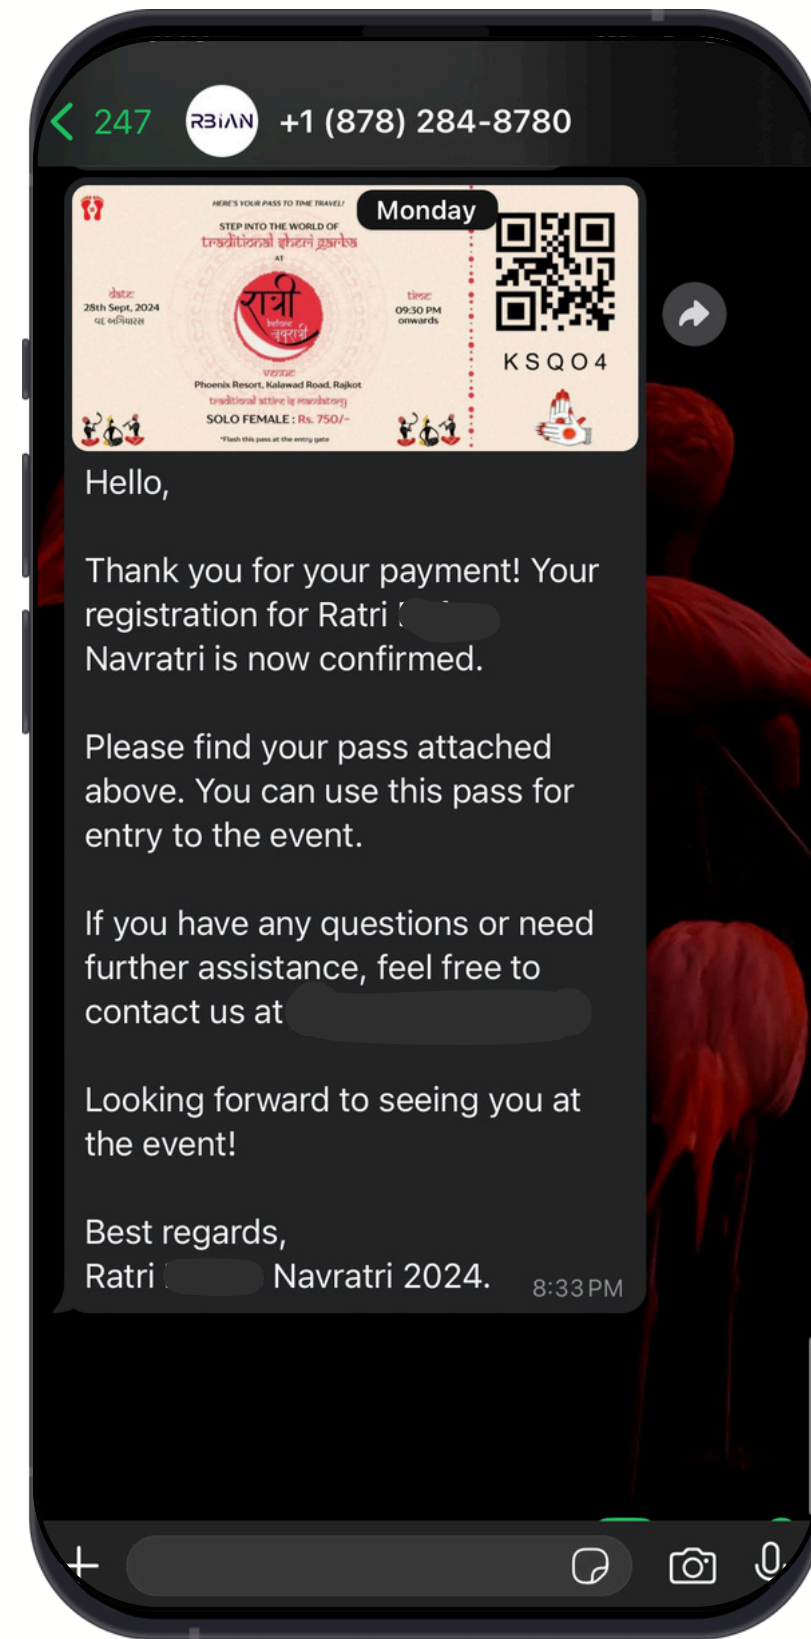

Tickets on Whatsapp