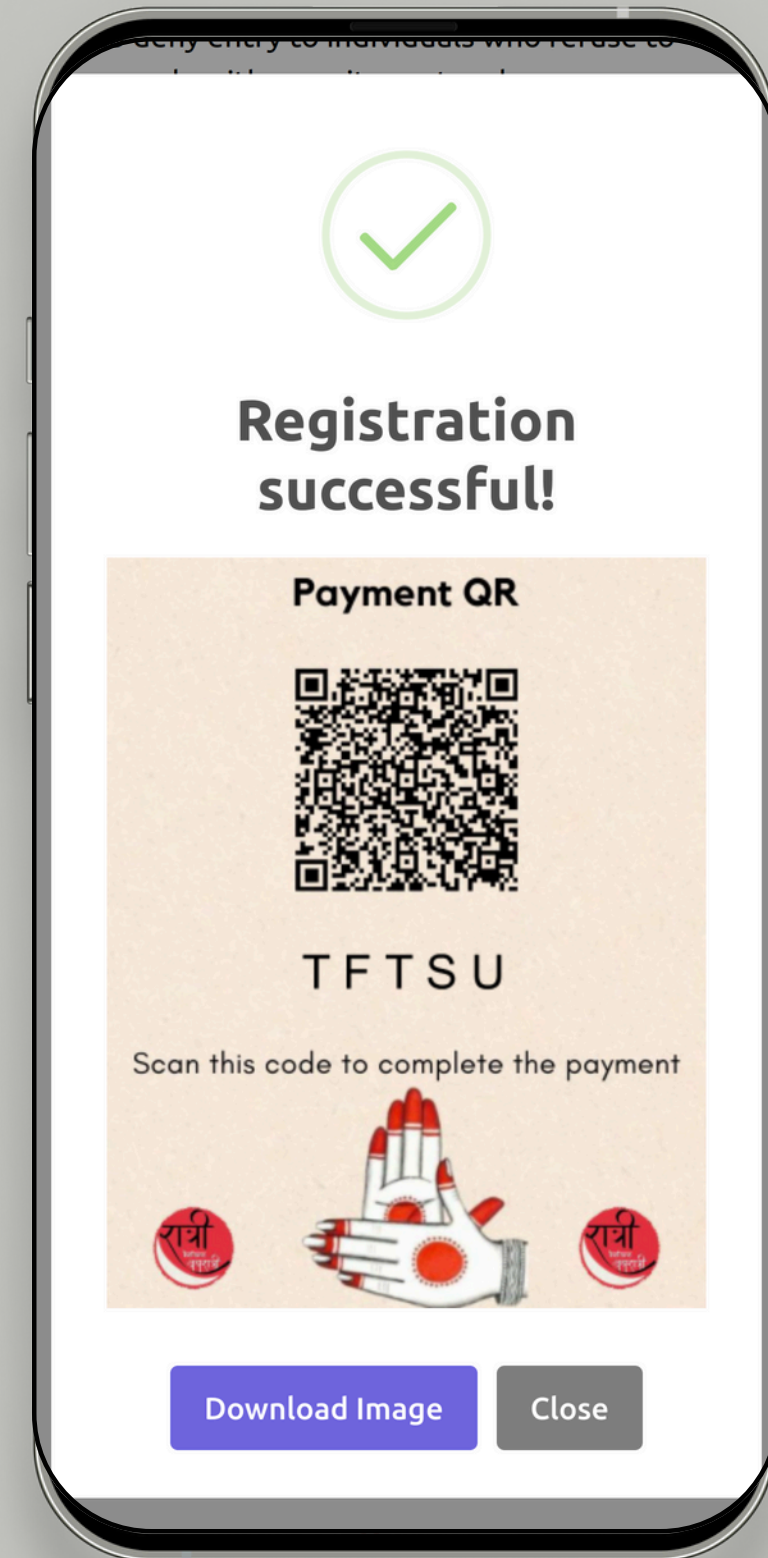

## Tabs

Dashboard  
Client List  
Verify Payments  
Event Entry  
Profile

### Registration

Choose Your Pass\*

Solo Female (Early Bird @750)

Couple (Early Bird @1500)

Female Name\*

Male Name\*

Whatsapp Number\*

Email

Reference\*

Female Photo/Selfie

Choose file No file chosen

Female Valid ID Card

Choose file No file chosen

Simple Registration Form

Free UPI QR or Payment Gateway

User List